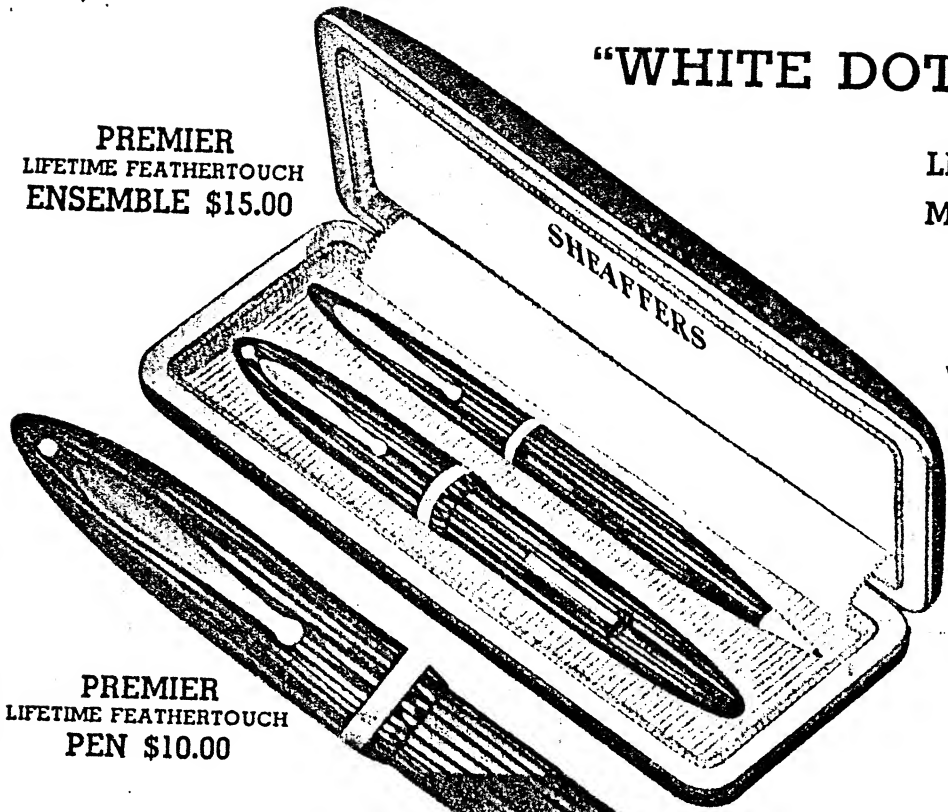

"WHITE DOT" GIFTS FOR MEN

**PREMIER
LIFETIME FEATHERTOUCH
ENSEMBLE $15.00**

**PREMIER
LIFETIME FEATHERTOUCH
PEN $10.00**

LIFETIME FEATHERTOUCH PENS MATCHED WITH FINELINE PENCILS

Sheaffer alone offers Lifetime pen gifts each guaranteed for its owner's lifetime. Sheaffer alone offers glass-smooth Feathertouch pen points. And Sheaffer alone offers the only really modern gift ensembles, for these writing sets contain Fineline pencils, first great pencil writing advance in a quarter century. Fineline thin lead is strong, double-length, with 39% smaller writing point, therefore PERMANENTLY sharp. Lifetime Feathertouch pens and Fineline pencils make the most modern gift ensembles, regally encased in DeLuxe presentation boxes.

PREMIER LIFETIME FEATHERTOUCH

Color	List $15.00	List $10.00	List $5.00
	Ensemble Code	Pen Code	Pencil Code
<i>One-Stroke Vacuum</i>			
Black	WUBUB	WABUB	BALAK
Golden Brown	KALFA	KABLA	KADIS
Gray Pearl	RIDCO	RESFI	HITKE
Marine Green	EKEHZ	EBEXF	EFADC
<i>Visulated—(Lever Style)</i>			
Black	LABAB	BALAP	BALAK
Golden Brown	KAMBU	KABAV	KADIS
Gray Pearl	RIKVA	REZBY	HITKE
Marine Green	EHOTV	EBAZD	EFADC

**STATESMAN
LIFETIME FEATHERTOUCH
ENSEMBLE $14.00**